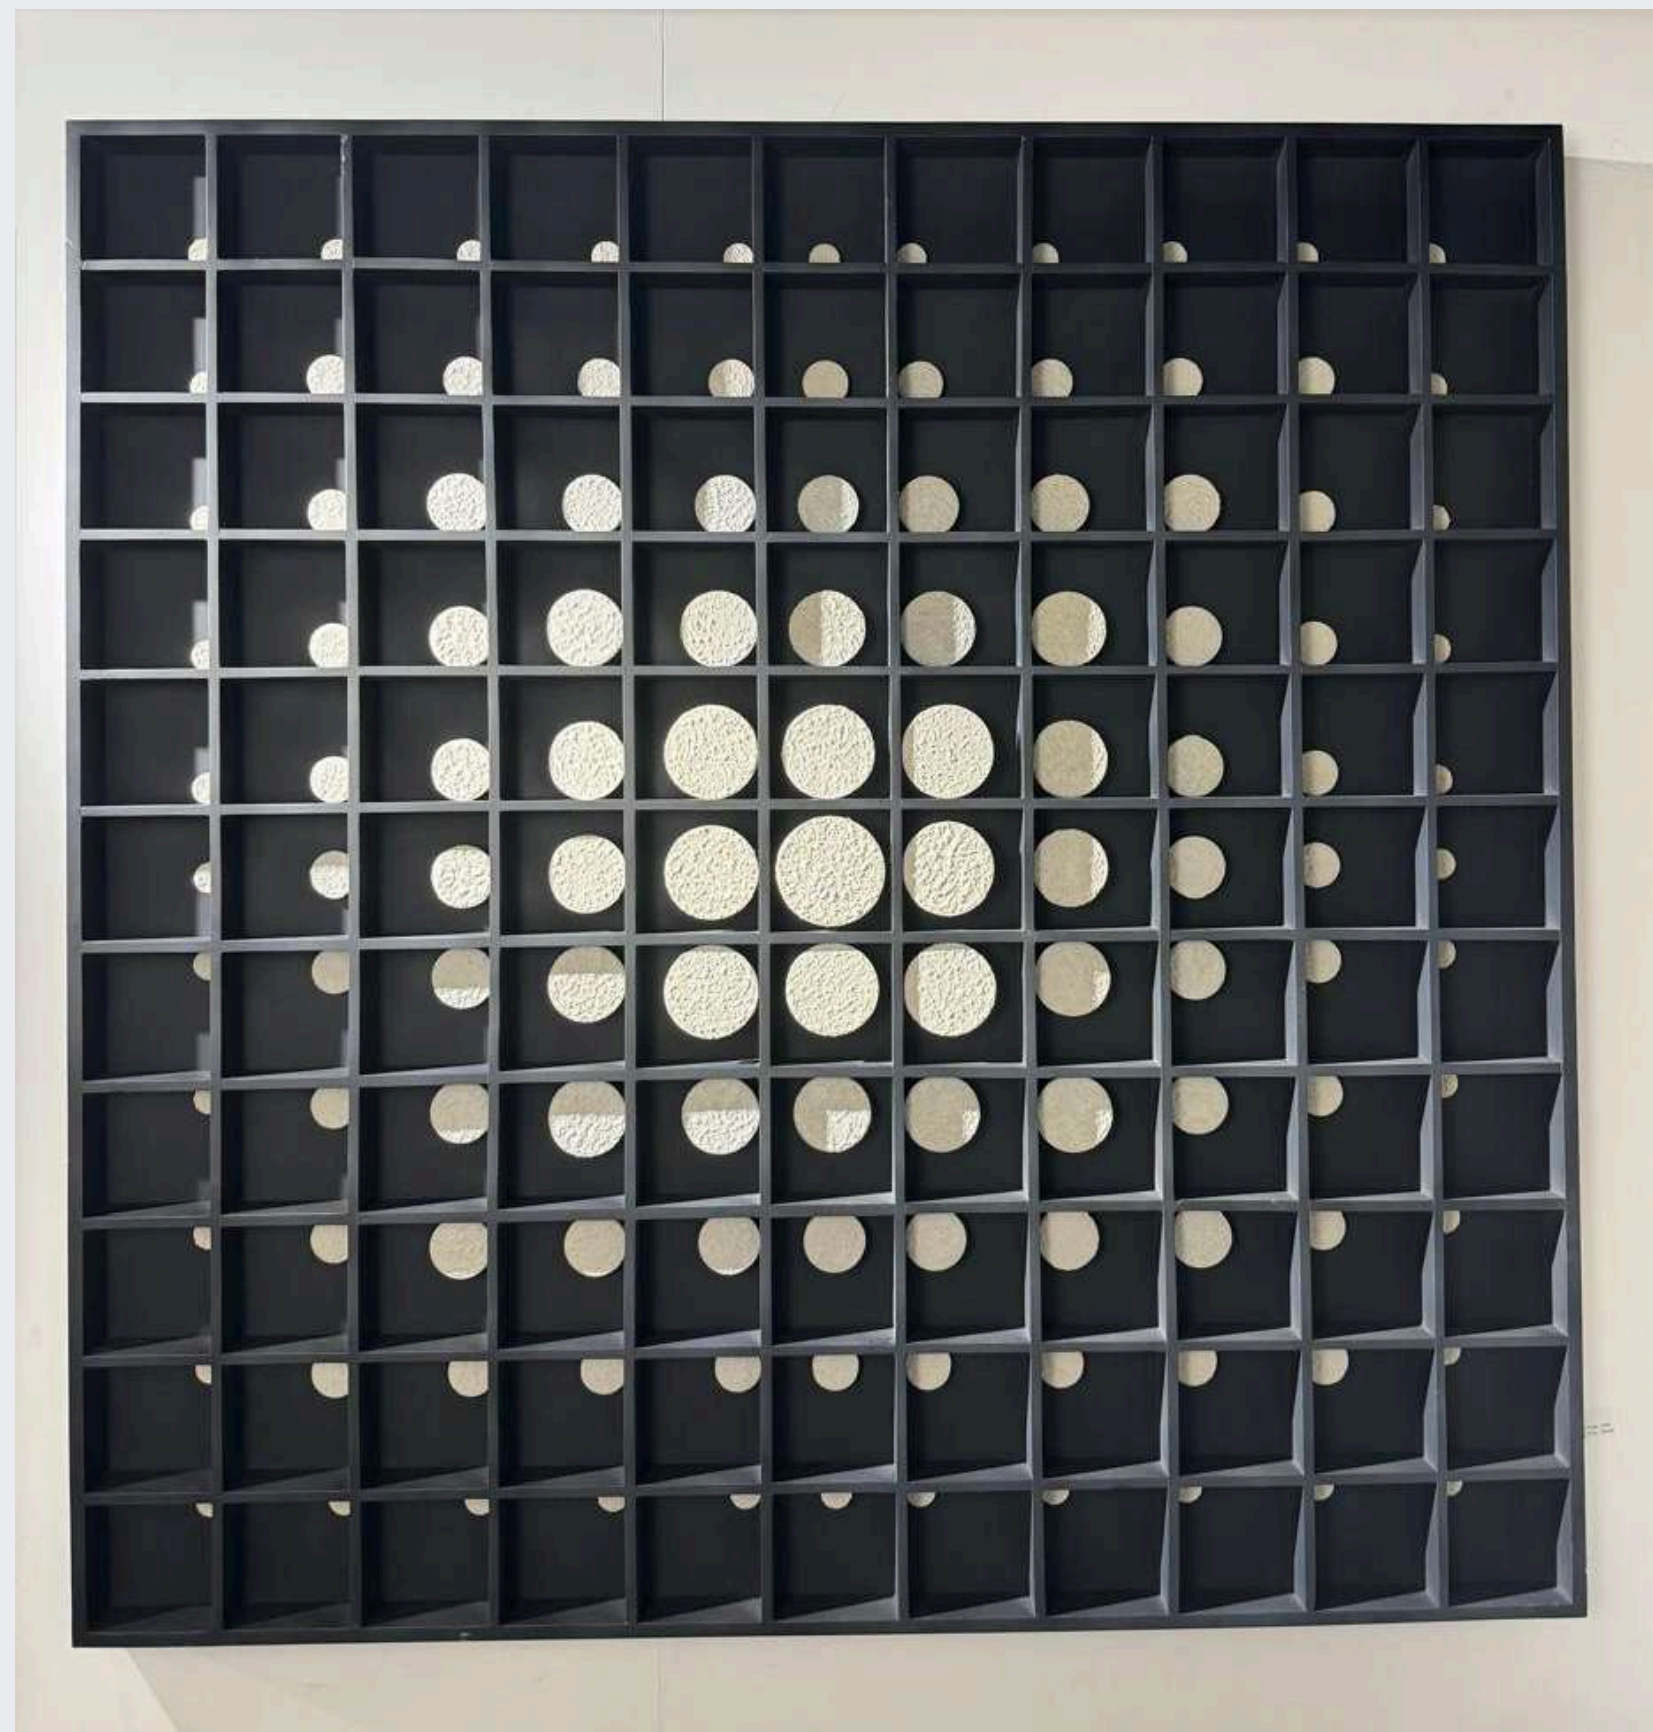

TE - 24

SIZE 12x12 9 piece set

CODE: TE-27
MRP: 2450
SIZE: AL 1'24
6 PIECE SET

Small vertical text or labels on the right side of the wall, possibly artist names or titles.

TERRA TALES 3.0 - Sculptural Wall Objects | Type: Mixed Media Art | Year: 2023