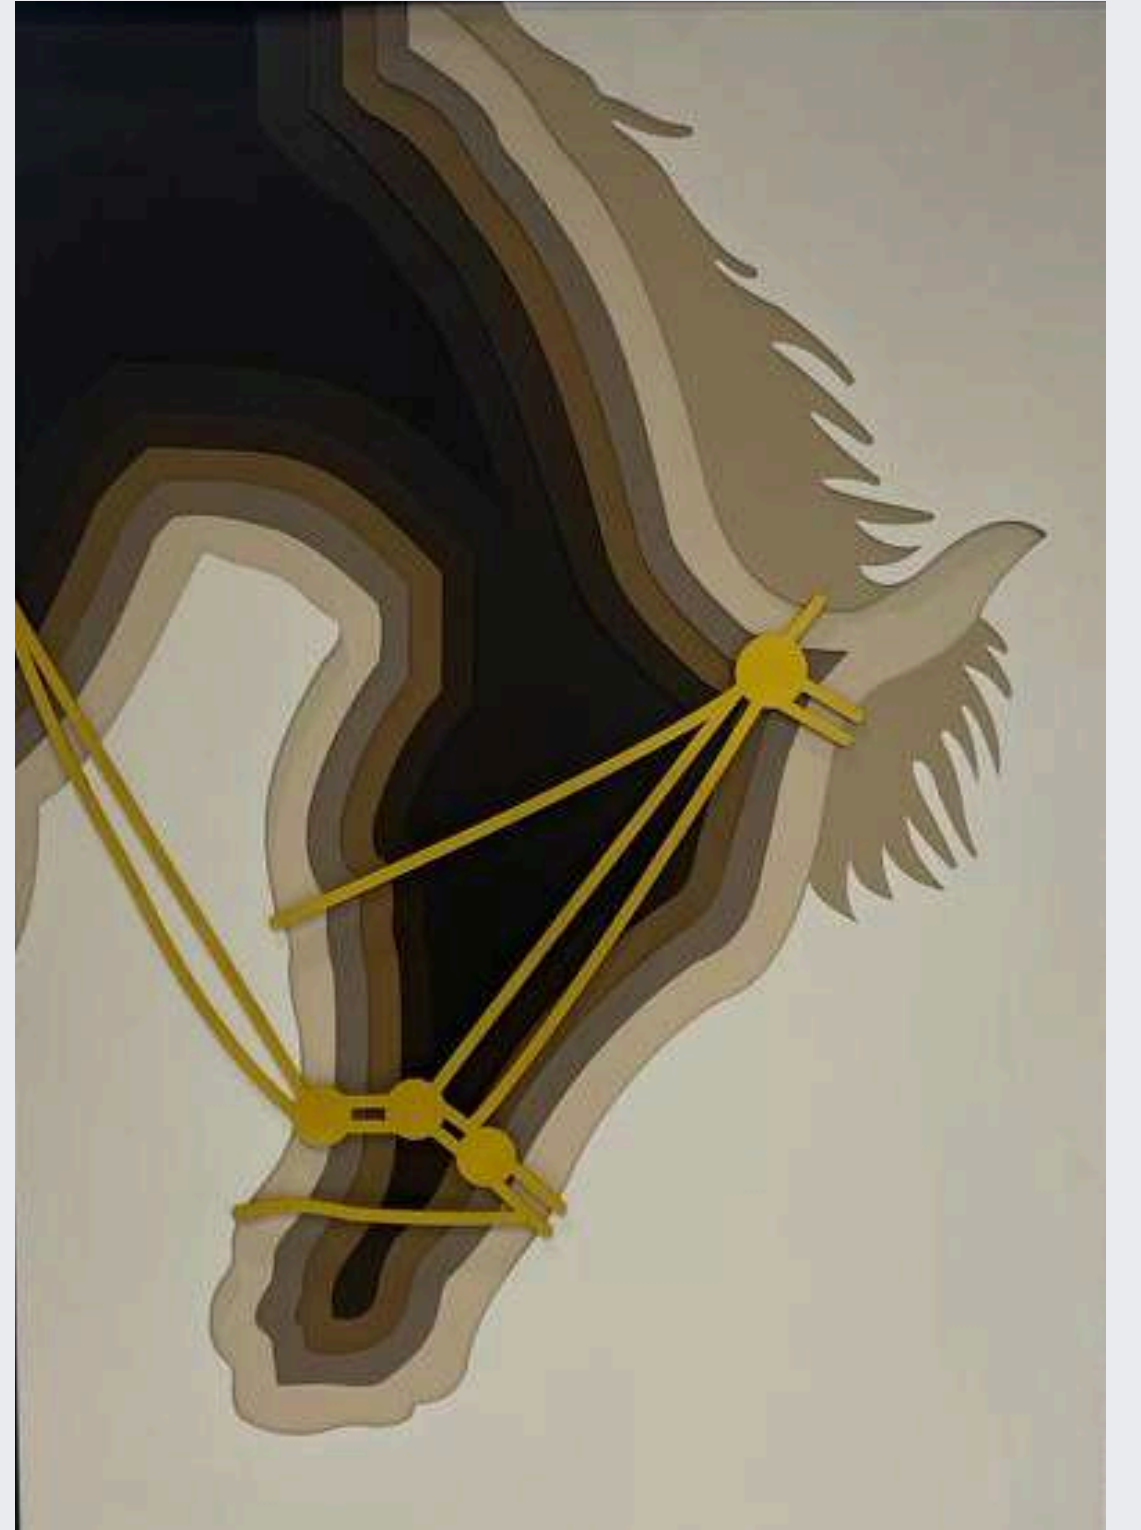

L 4"
W 3"
h 11.5"

L 4"
W 2"
h 19"

(FIBER RESIN + METAL)

L 4"
W 7"
h 7"

12 INCH (FIBER RESIN)

24 X 36 ; 30 X 45 INCH
(CANVAS + METAL - NAIL ART)

36 X 36 INCH (WOOD + METAL - NAIL ART)

CUSTOMISE SIZE (METAL)