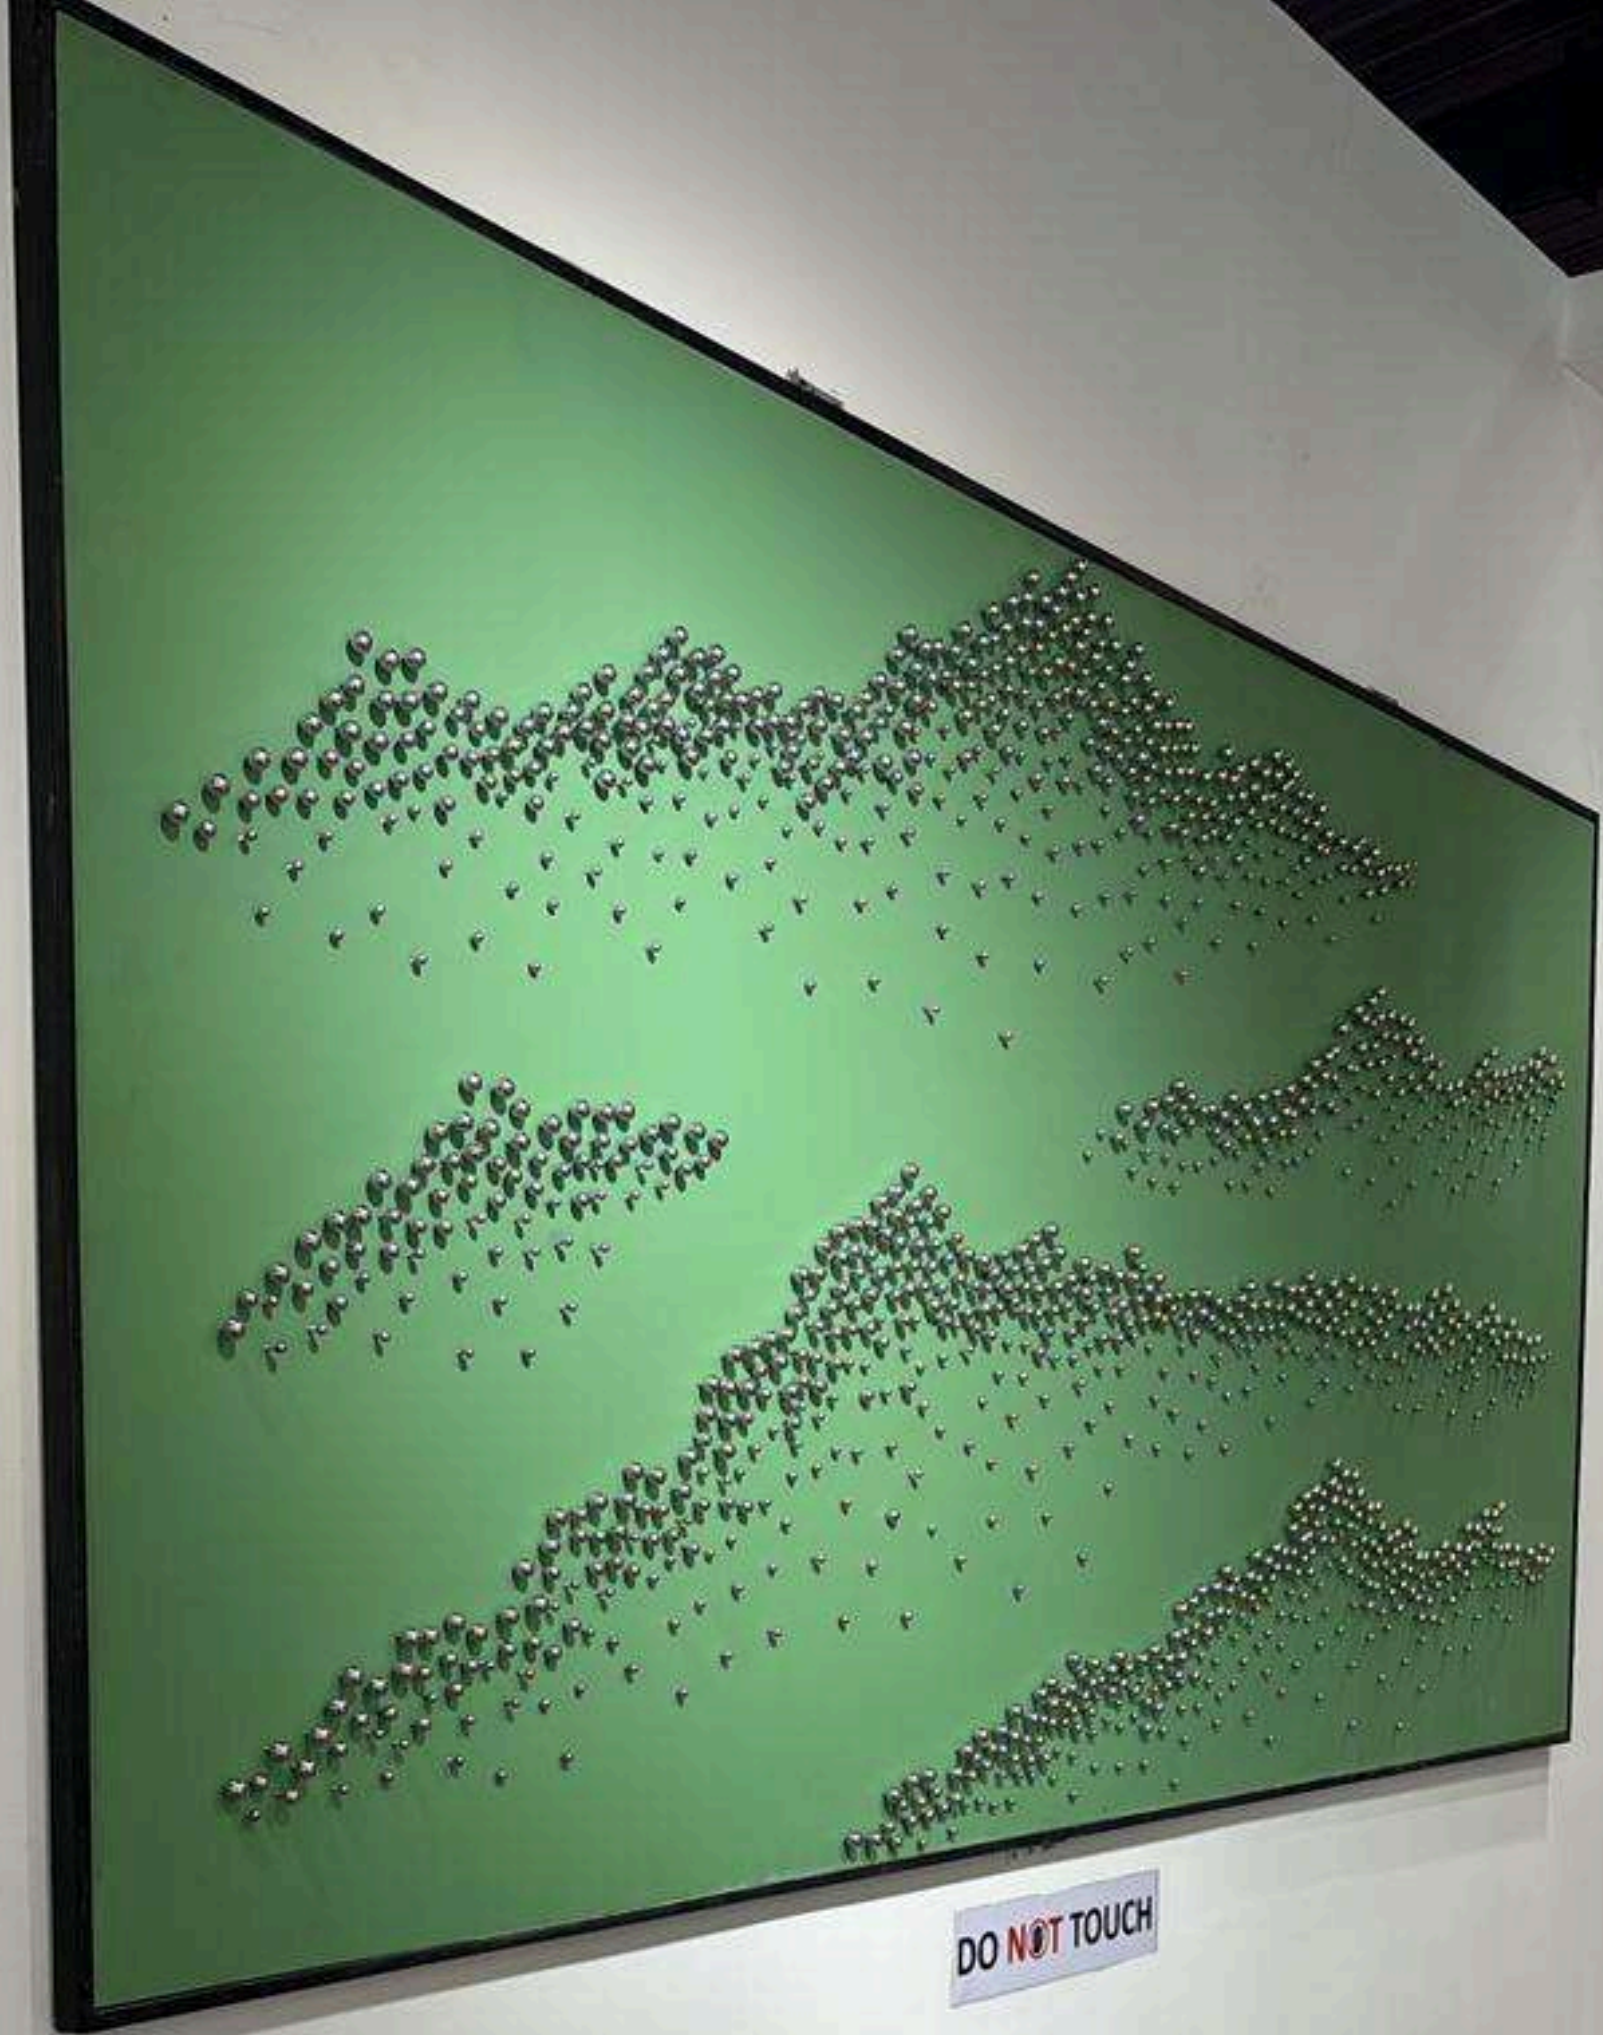

TE - 24

SIZE 12x12 9 piece set

CODE: TE-27
MRP: 2450
SIZE: AL 1'24
6 PIECE SET

Small vertical text or labels on the right side of the wall, possibly artist names or titles.

TERRA TALES 3.0 - Sculptural Wall Objects | Type: Mixed Media Art | Year: 2023

TE - 32

SIZE 24x60

metal frame

TE - 110

SIZE 30X60 metal frame

TE - 113

SIZE 30X60 metal frame

DO NOT TOUCH