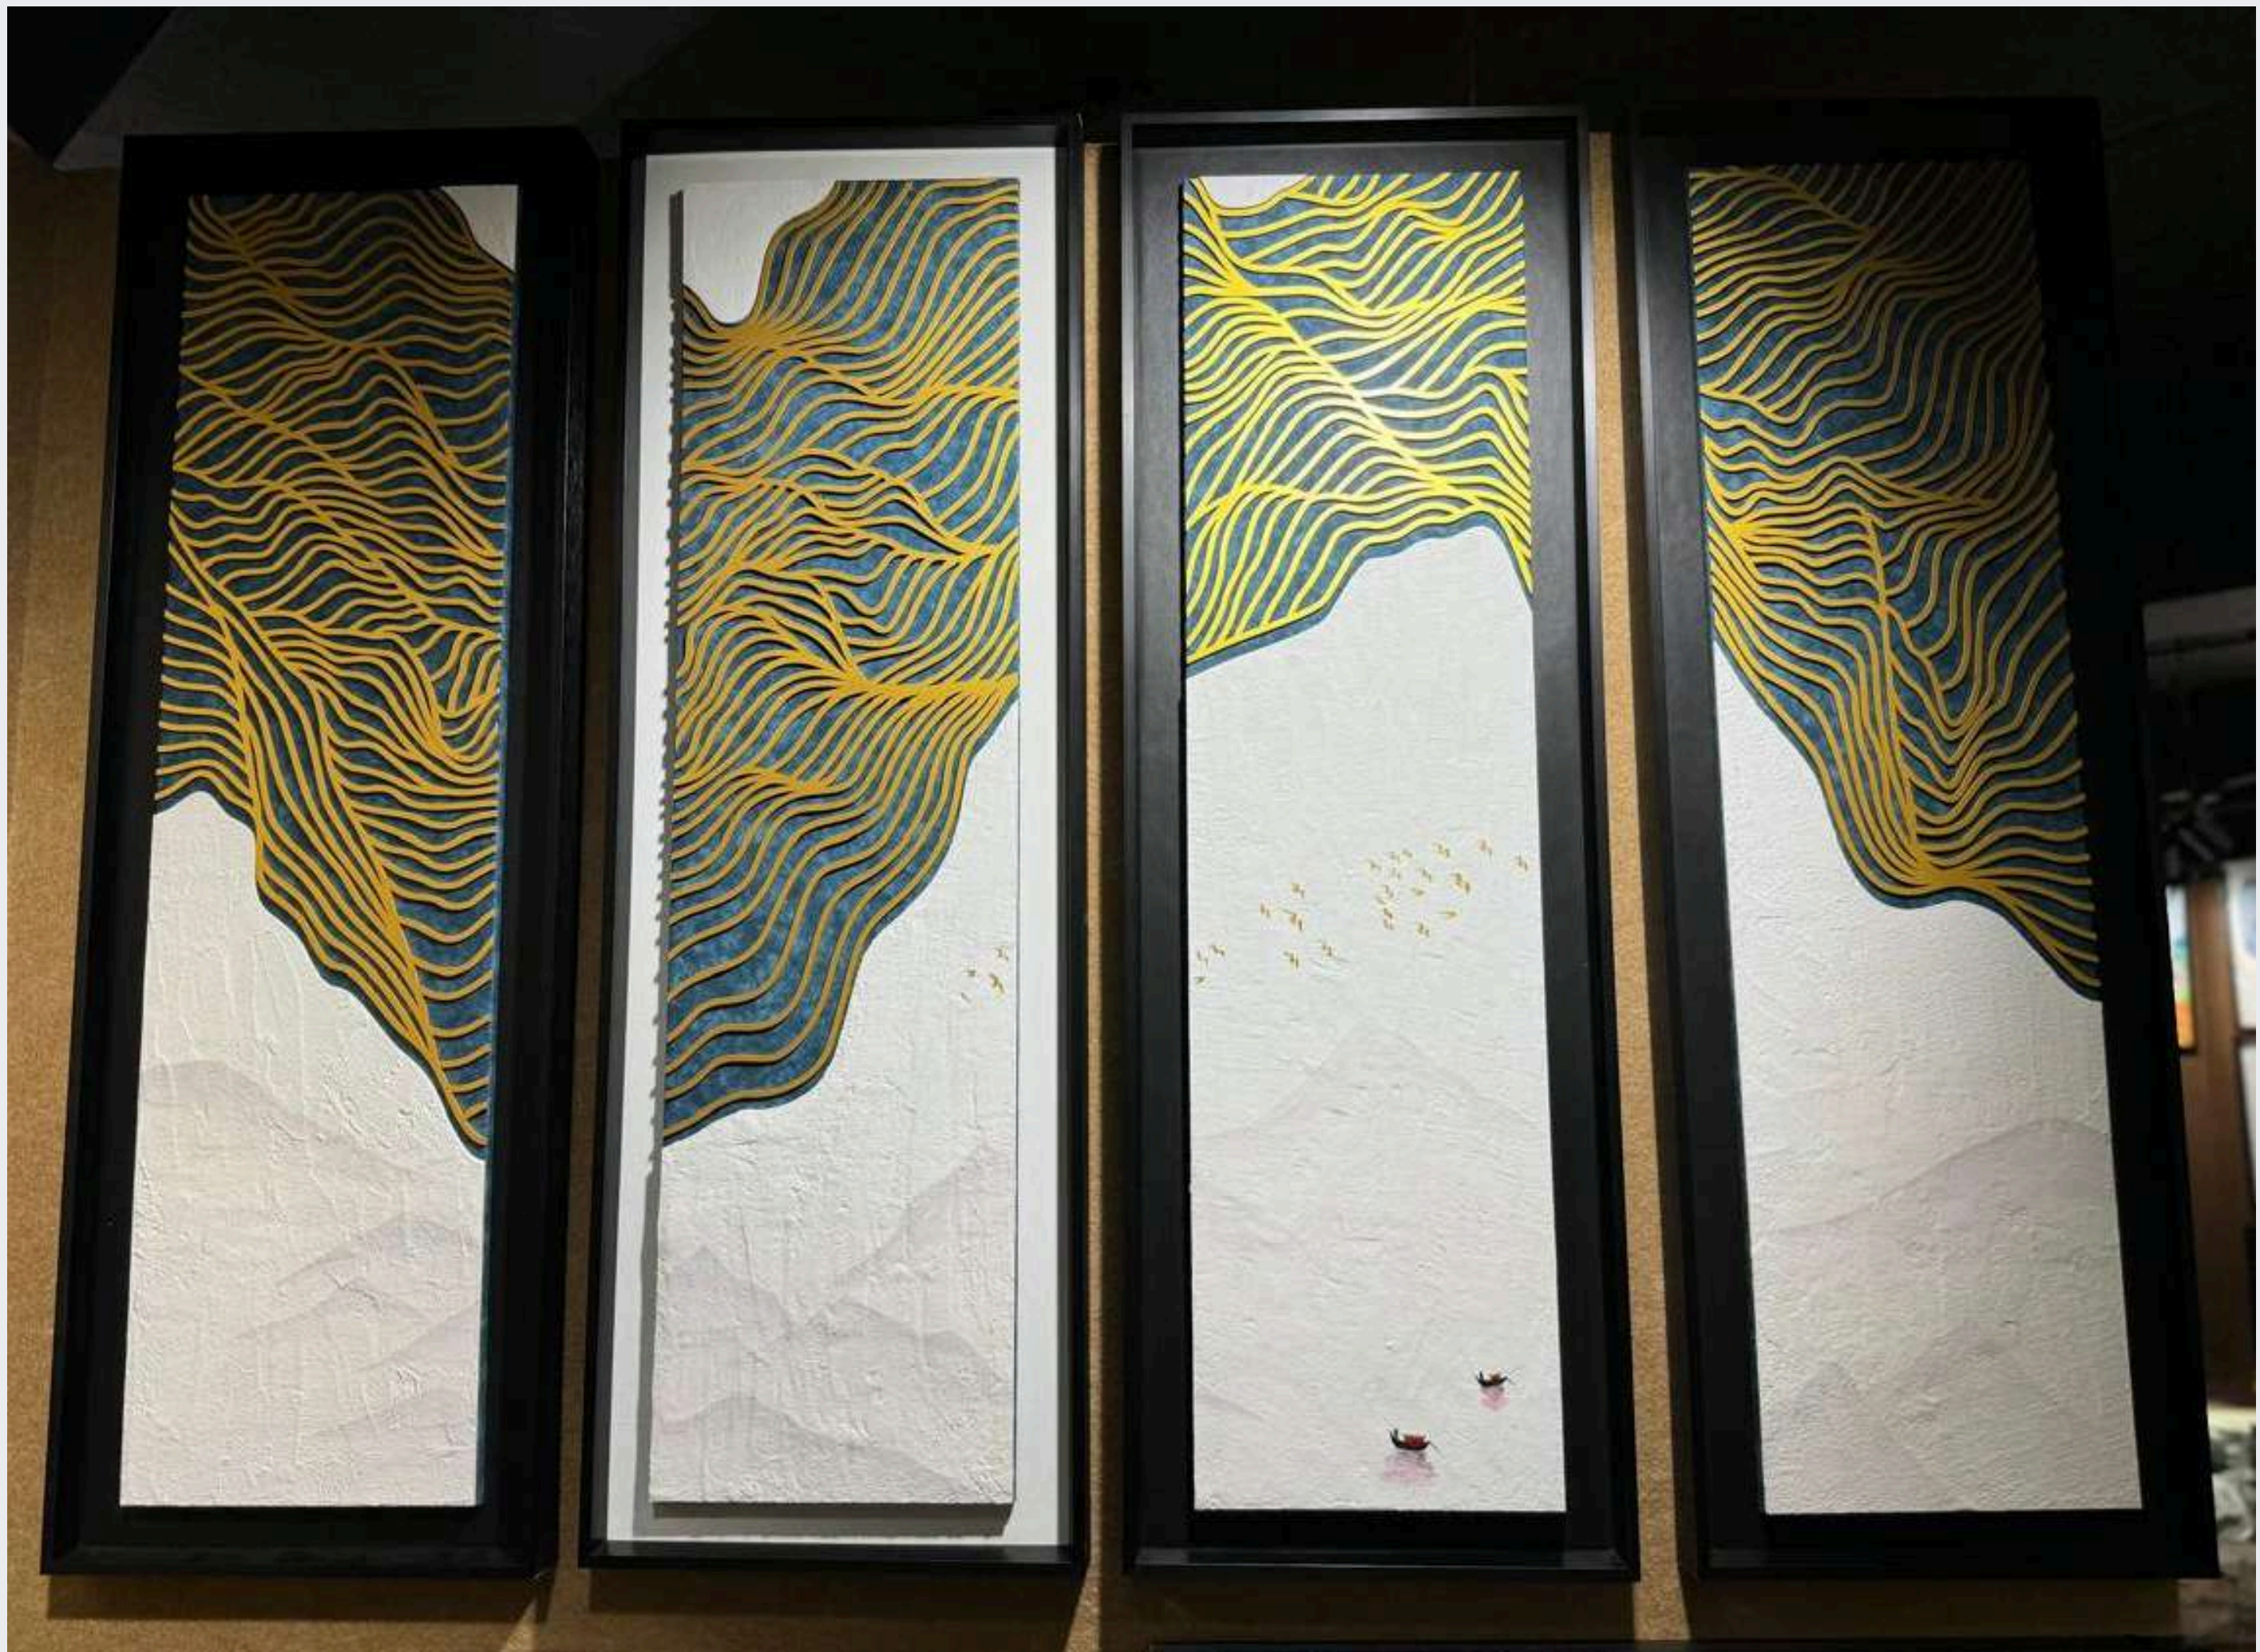

TE - 24

SIZE 12x12 9 piece set

CODE: TE-27
MRP: 2450
SIZE: AL 1'24
6 PIECE SET

Small vertical text or labels on the right side of the wall, possibly artist names or titles.

TERRA TALES 3.0 - Sculptural Wall Objects | Type: Mixed Media Art | Year: 2023