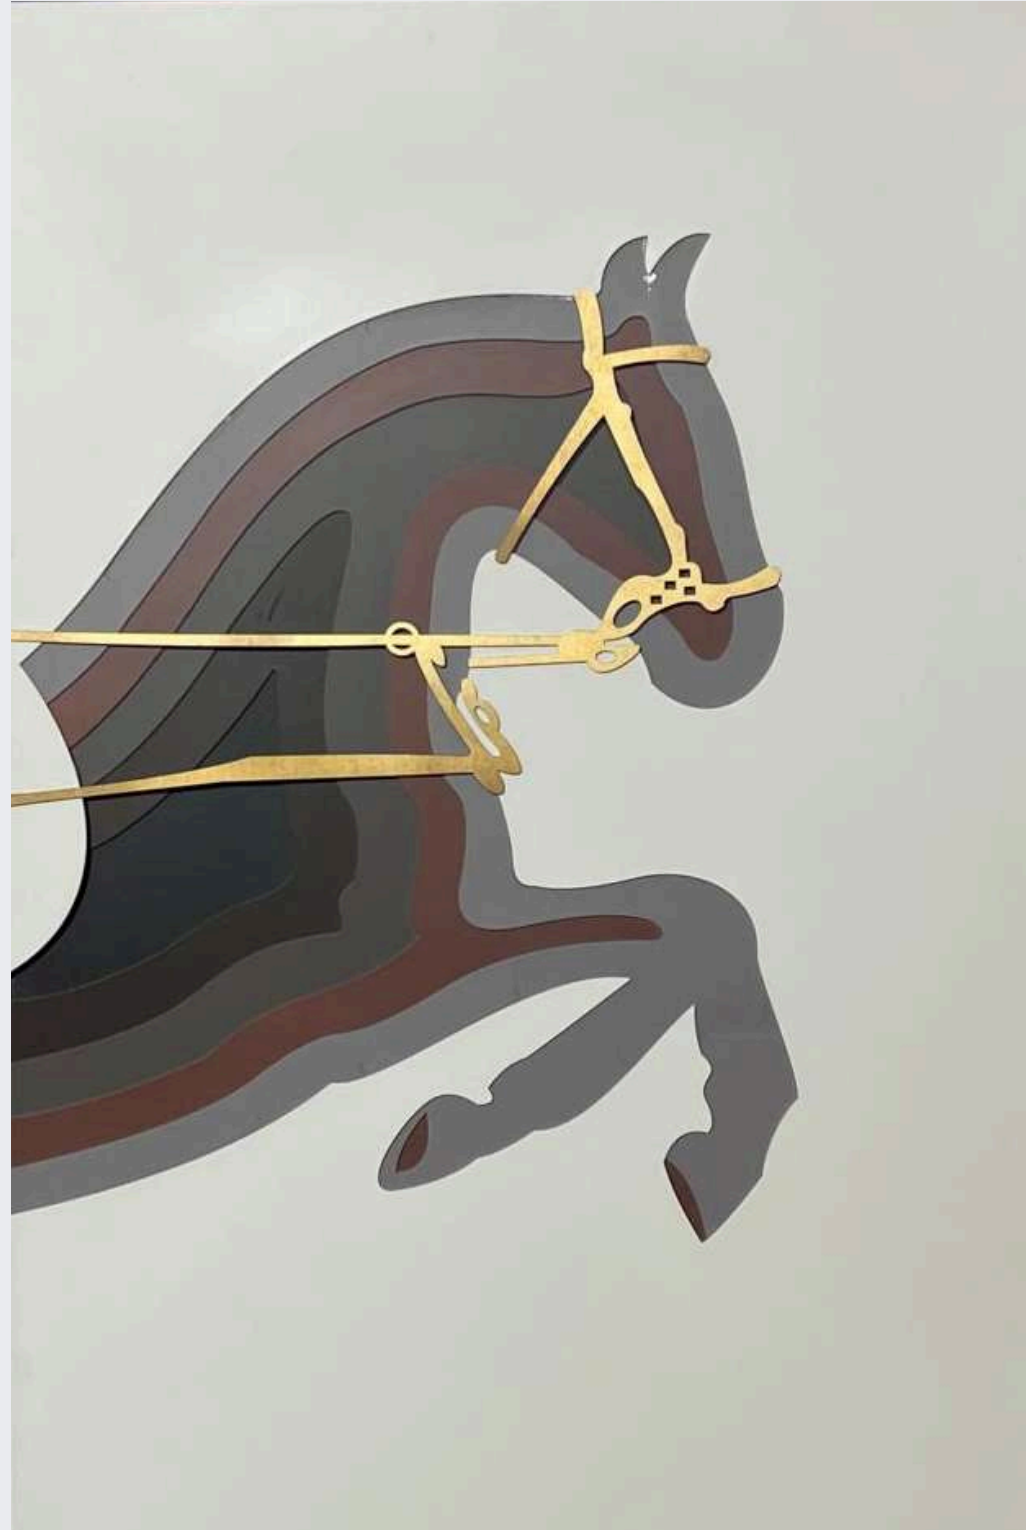

L 4"
W 3"
h 11.5"

L 4"
W 2"
h 19"

(FIBER RESIN + METAL)

L 4"
W 7"
h 7"

12 INCH (FIBER RESIN)

24 X 36 ; 30 X 45 INCH
(CANVAS + METAL - NAIL ART)

36 X 36 INCH (WOOD + METAL - NAIL ART)

CUSTOMISE SIZE (METAL)