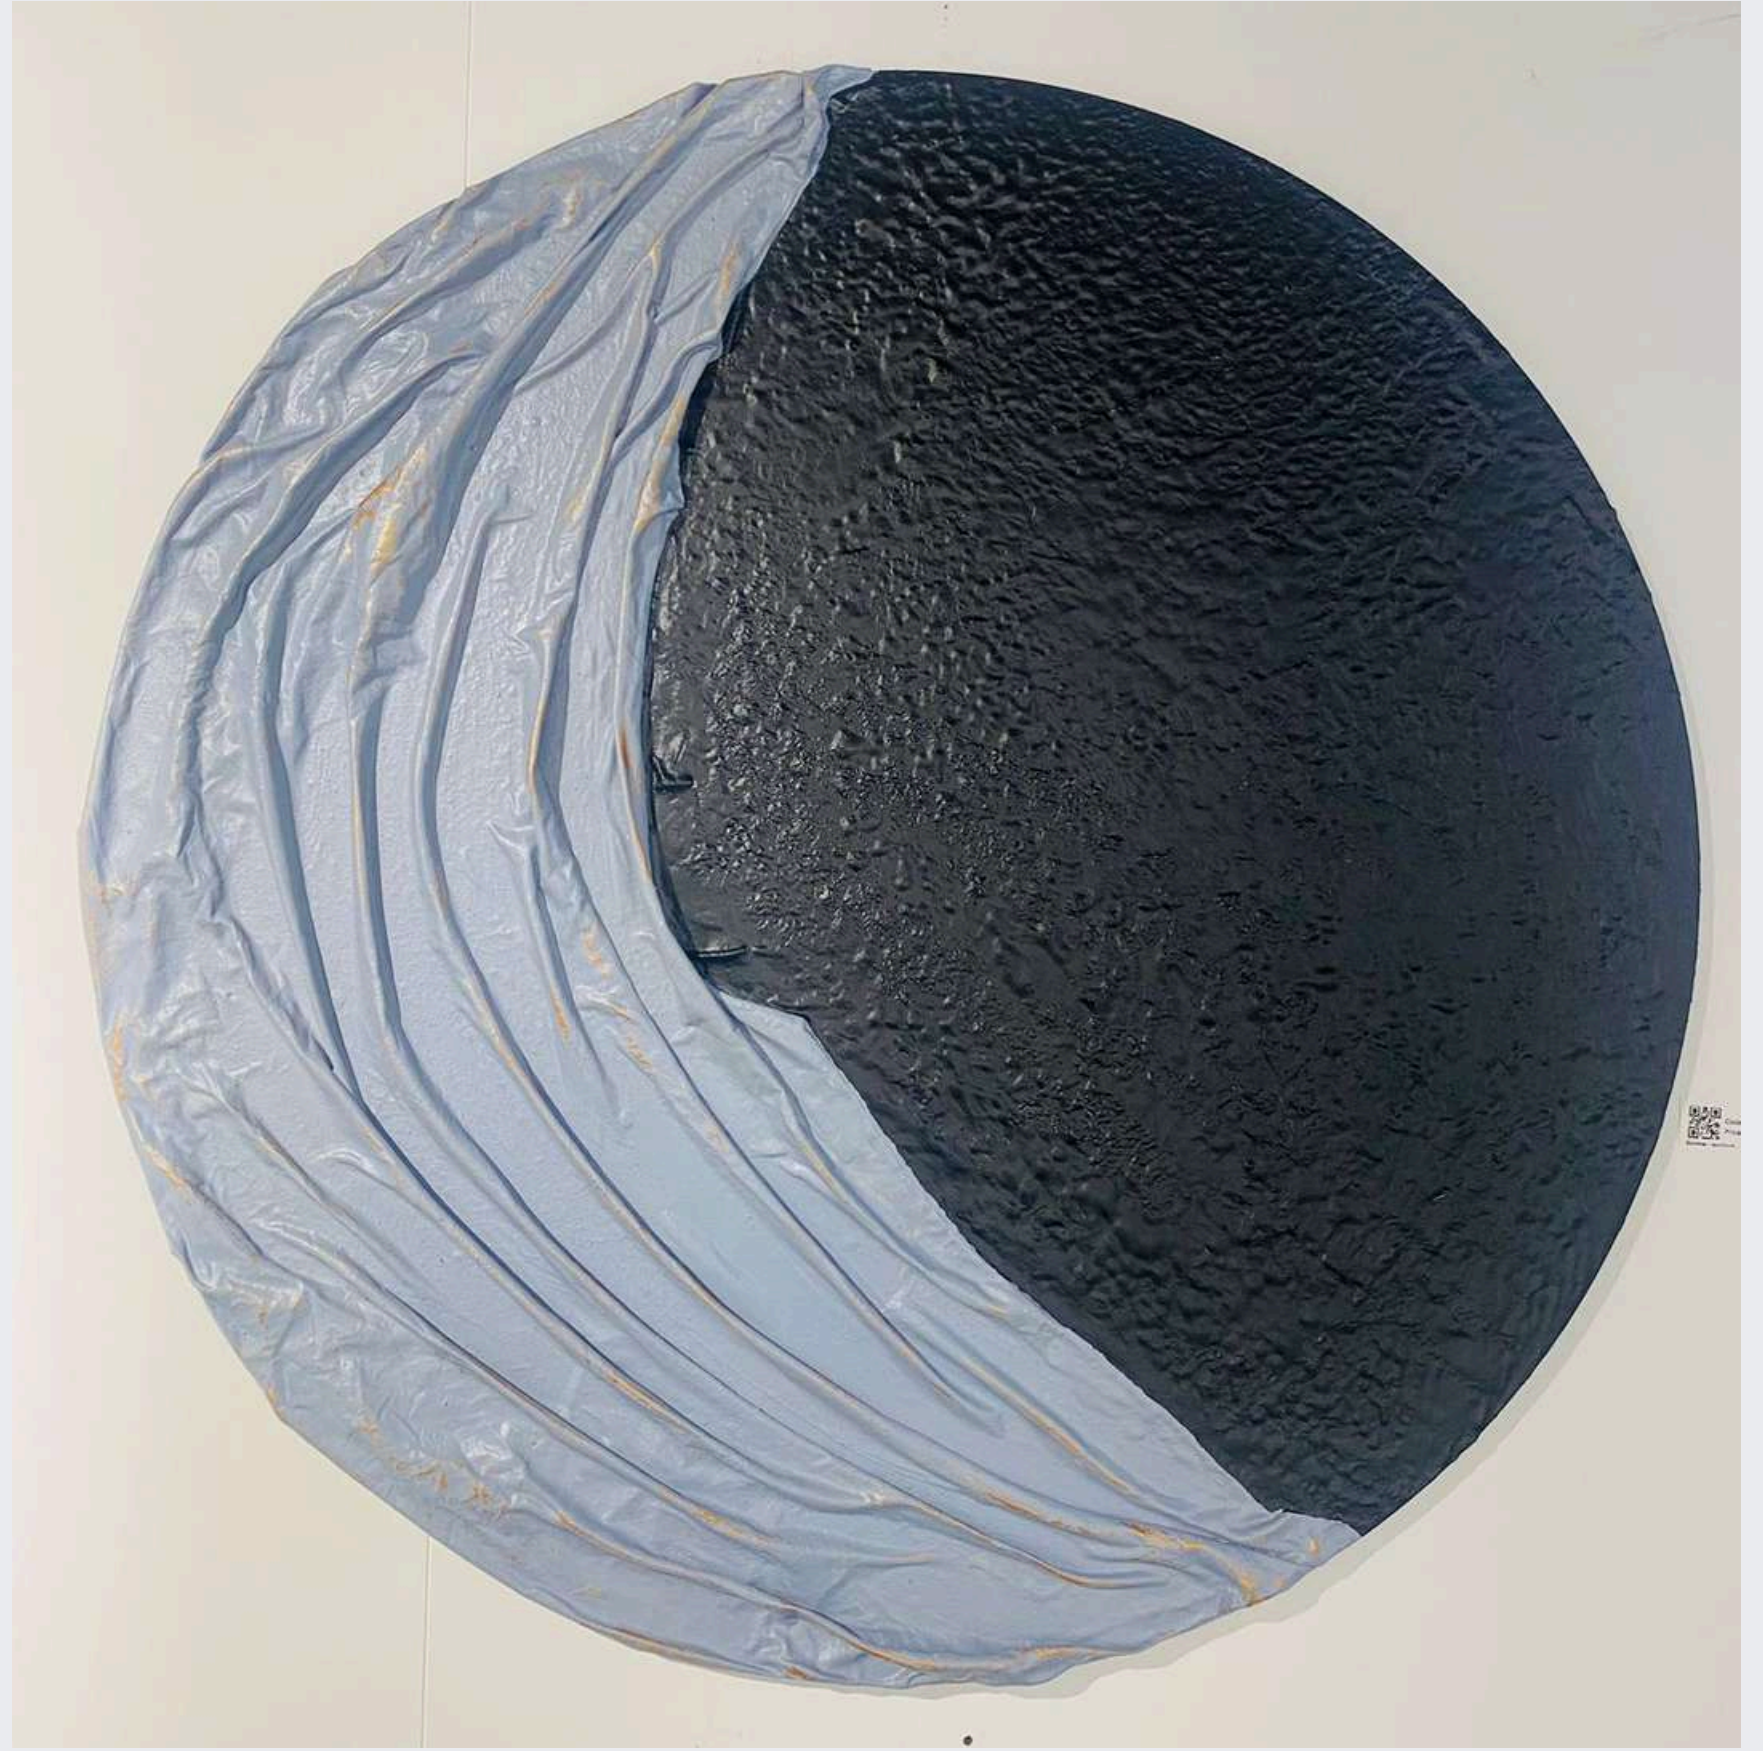

TE - 24

SIZE 12x12 9 piece set

CODE: TE-27
MRP: 2450
SIZE: AL 1'24
6 PIECE SET

Small vertical text or labels on the right side of the wall, possibly artist names or titles.

TERRA TALES 3.0 - Sculptural Wall Objects | Type: Mixed Media Art | Year: 2023