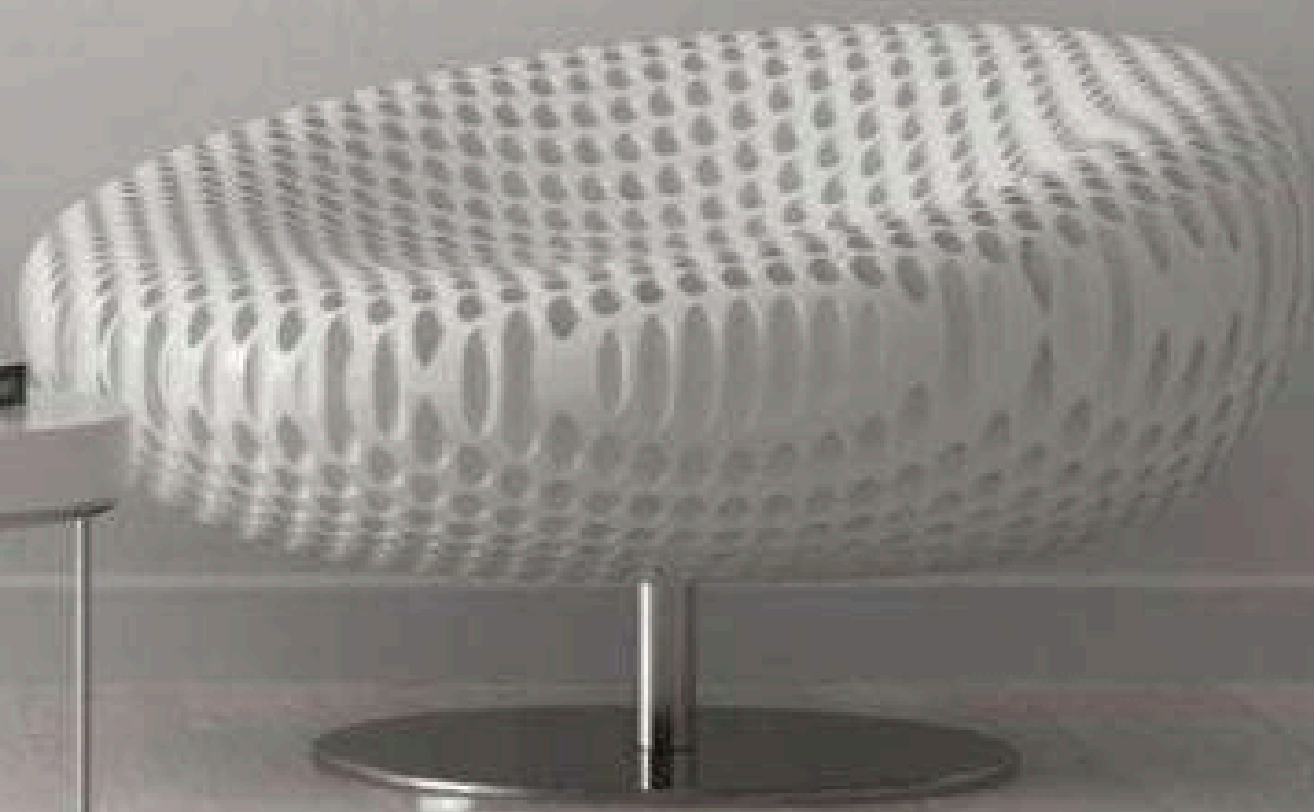

POCO
SHOT ON POCO F1

CUSTOMISE SIZE (METAL)

DIA : 11 INCH (MDF + METAL)

12 INCH DIA (WOOD WITH PAINTING)

CUSTOMISE SIZE (MDF + METAL)

CUSTOMISE SIZE (MDF)

11 INCH DIA (METAL + CENVAS)

38 12 INCH DIA (WOOD WITH PAINTING)