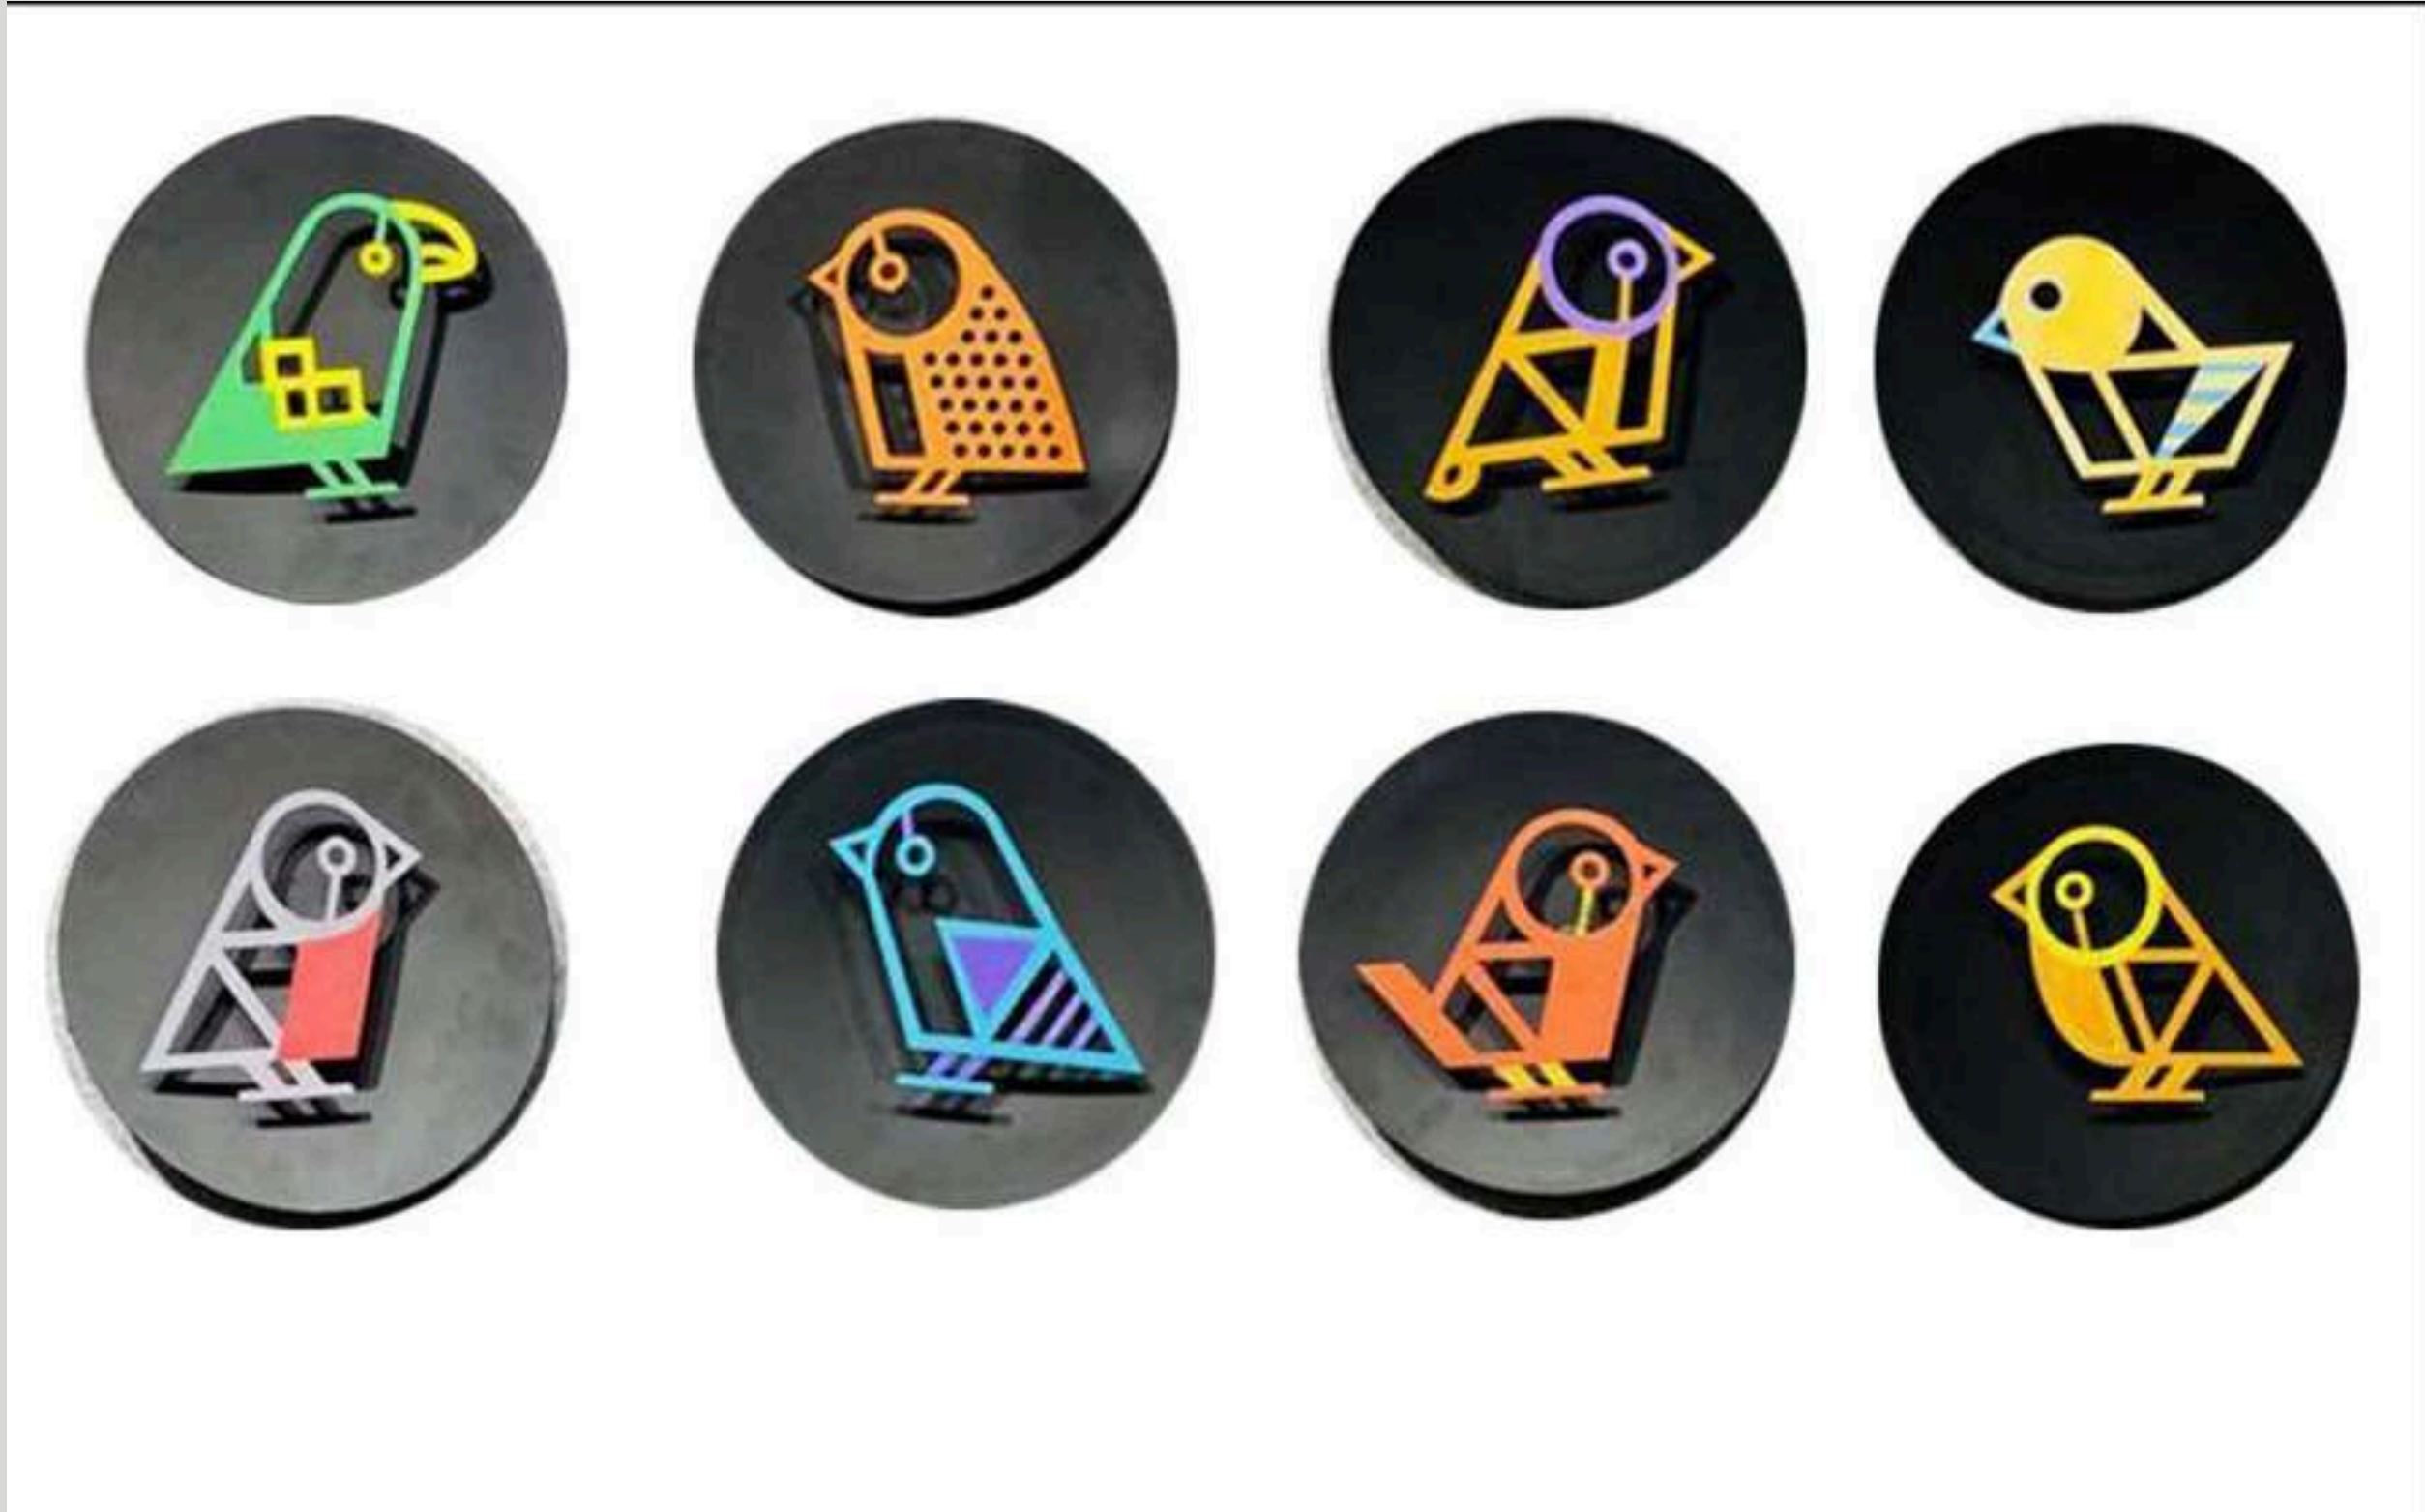

POCO
SHOT ON POCO F1

CUSTOMISE SIZE (METAL)

DIA : 11 INCH (MDF + METAL)

12 INCH DIA (WOOD WITH PAINTING)

CUSTOMISE SIZE (MDF + METAL)

CUSTOMISE SIZE (MDF)

11 INCH DIA (METAL + CENVAS)

38 12 INCH DIA (WOOD WITH PAINTING)