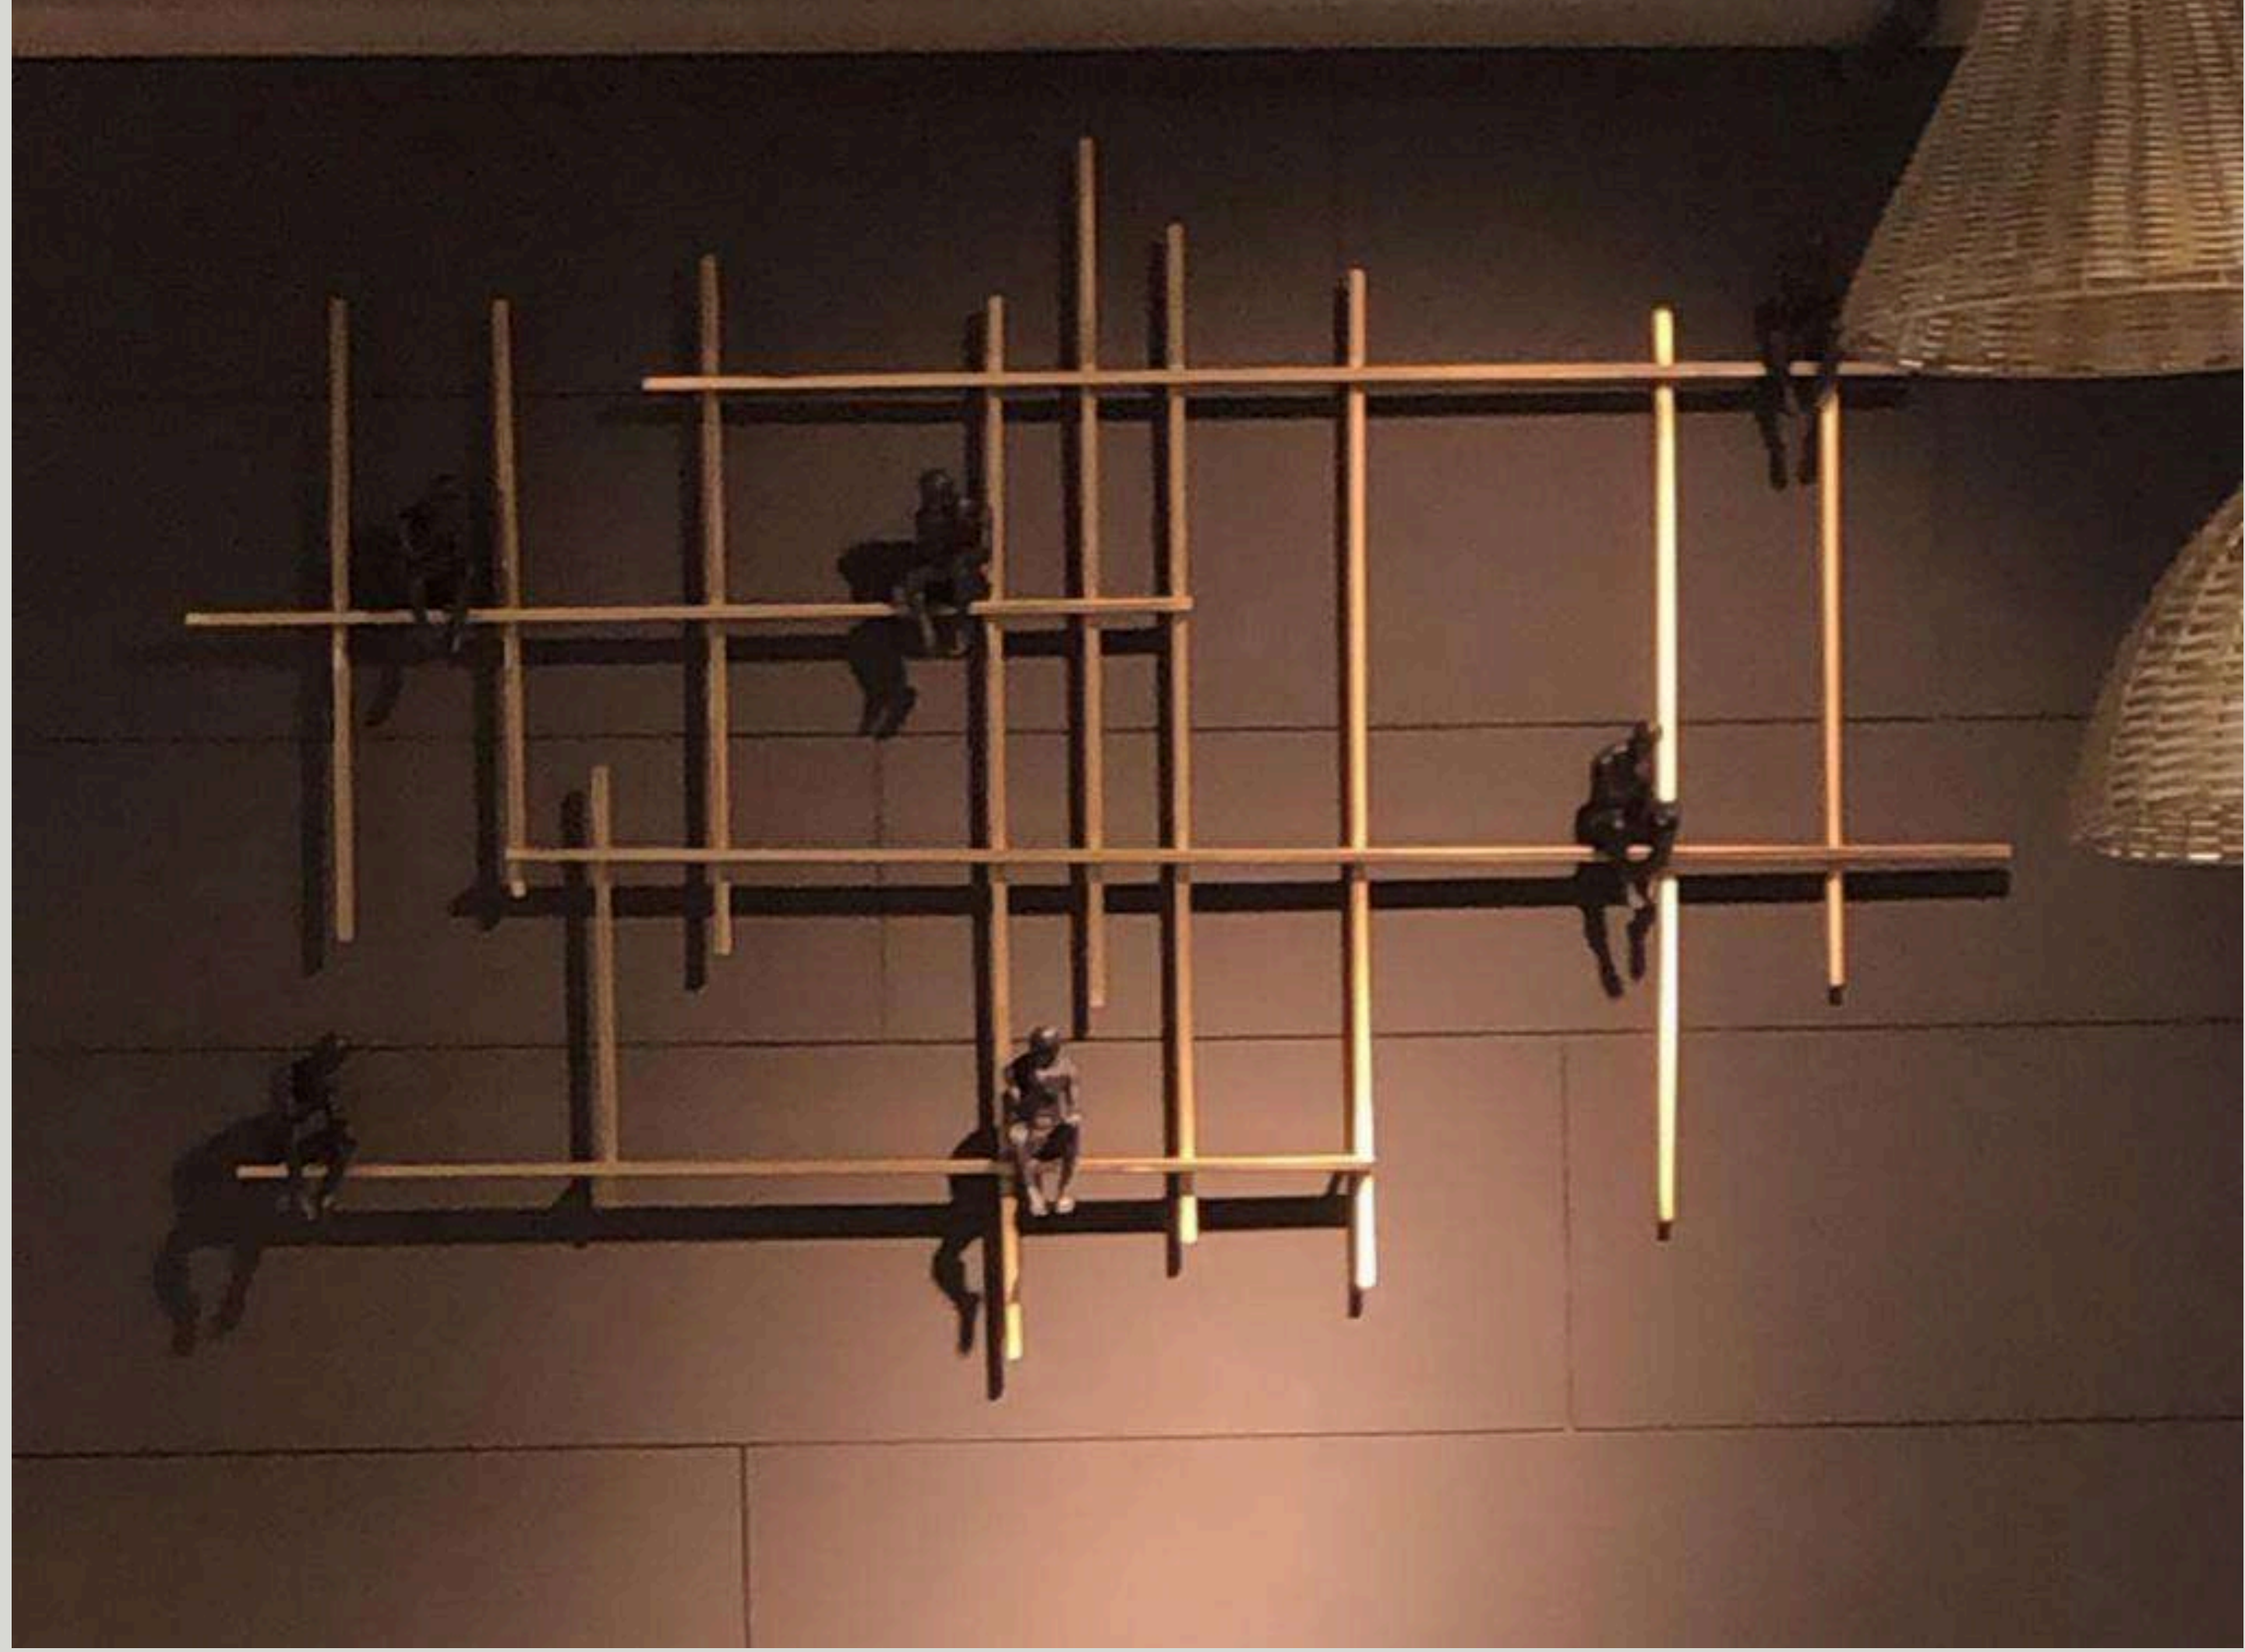

(FIBER RESIN + METAL)