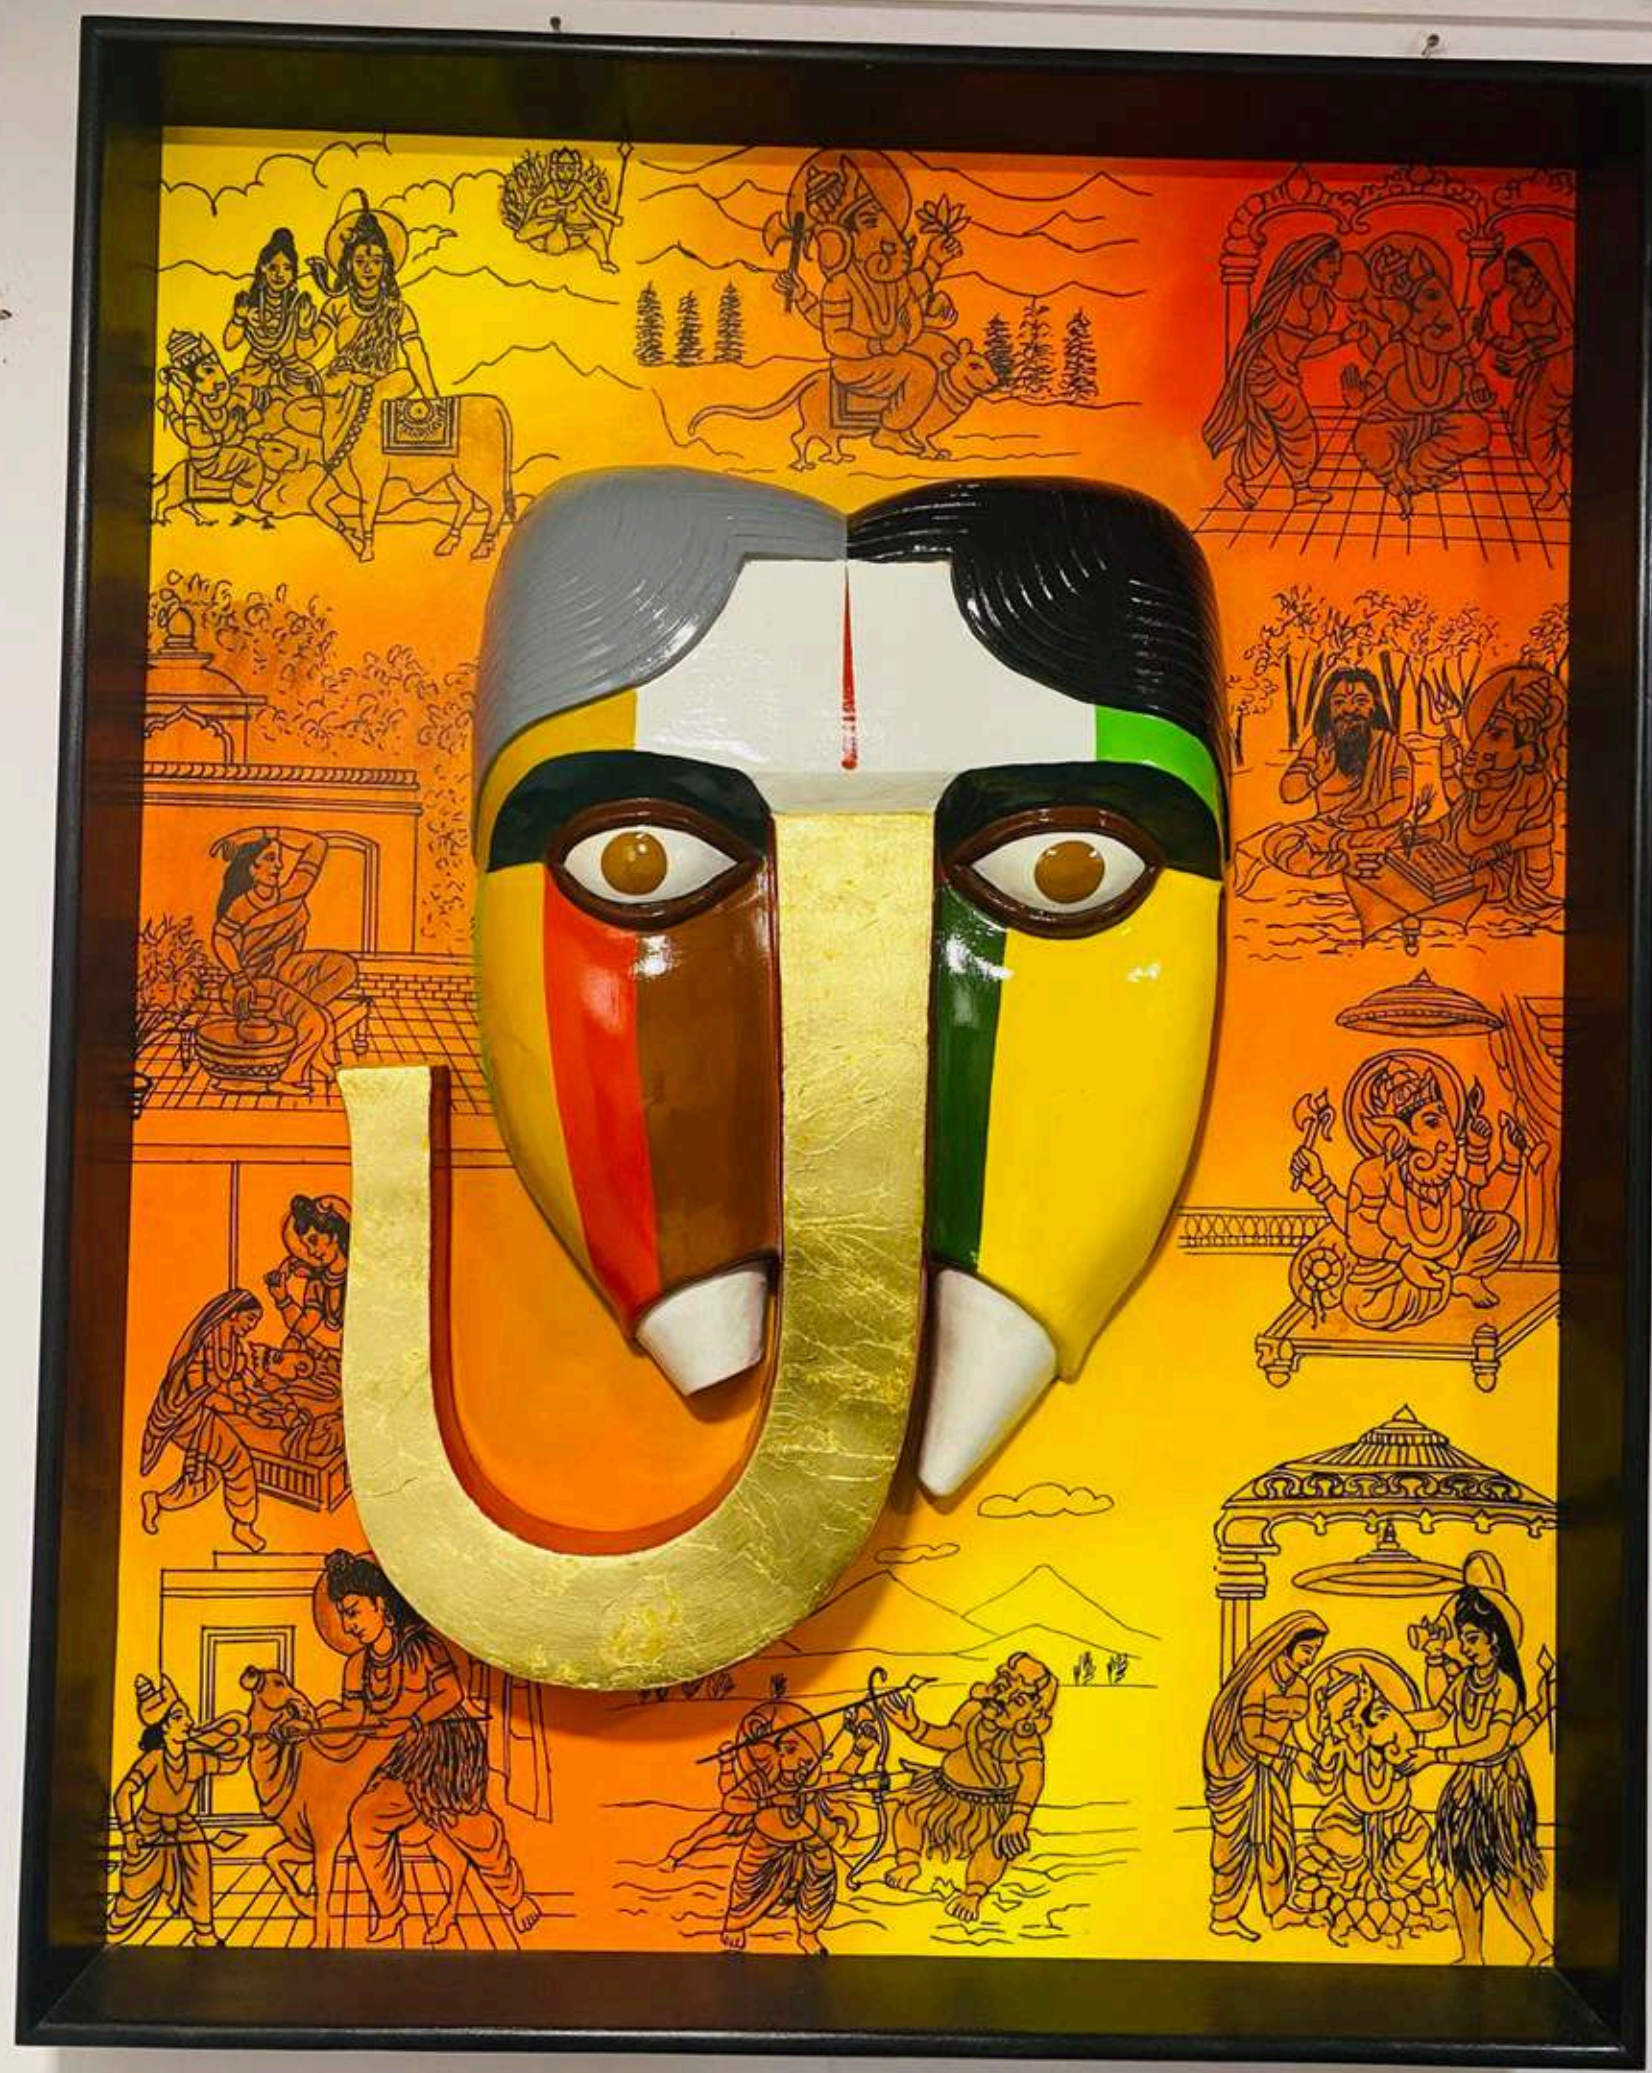

TE - 24

SIZE 12x12 9 piece set

CODE: TE-27
MRP: 2450
SIZE: AL 1'24
6 PIECE SET

Small vertical text or labels on the right side of the wall, possibly artist names or titles.

TERRA TALES 3.0 - Sculptural Wall Objects | Type: Mixed Media Art | Year: 2023

18X 18 INCH (MDF + TEXTURE ART)

DIA : 10 INCH (MDF)

CUSTOMISE SIZE (METAL)

DIA : 9 INCH; 12 INCH; 15 INCH;18 INCH (MDF + METAL)

12 X 12 INCH (PAINTING + MDF)

48 X 38 INCH (PAINTING + FIBER RESIN)

48 X 38 INCH (PAINTING + FIBER RESIN)